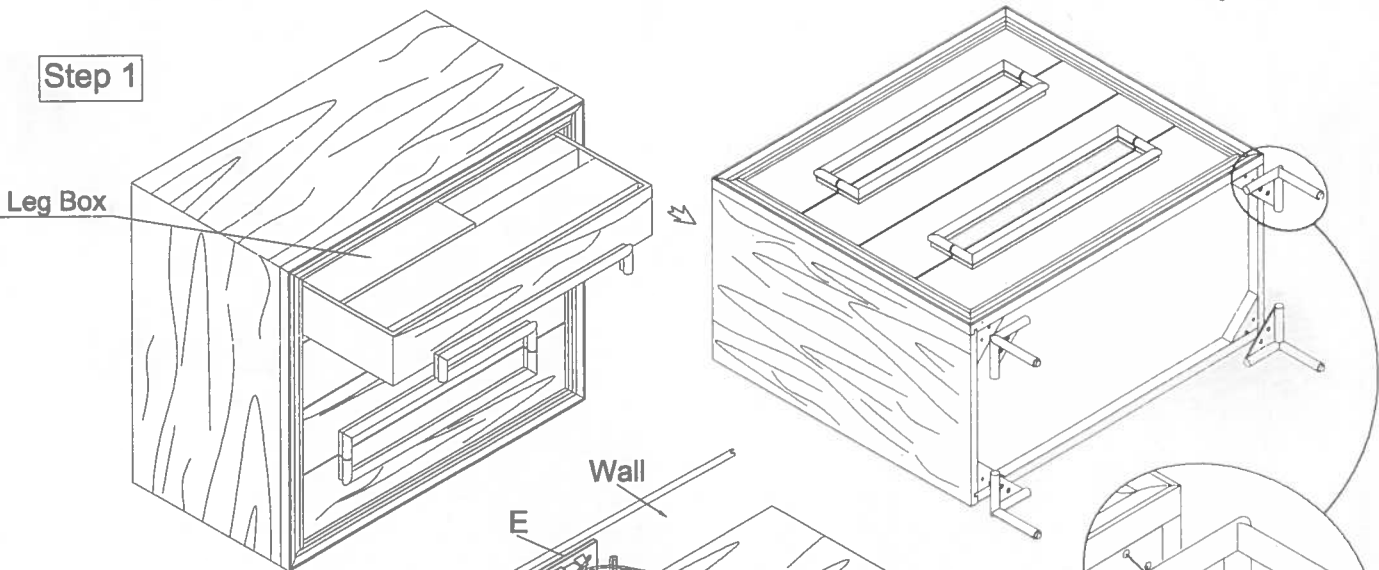

UTTERMOST

ASSEMBLY INSTRUCTIONS

STYLE: 24770

Hardware list

A		Bolt Ø1/4" x 3/4"	8pcs
B		Spring Washer (Ø1/4")	8pcs
C		Flat Washer (Ø1/4" x Ø16mm)	8pcs
D		Allen Wrench (4mm)	1pc
E		Anti-Tip	1set

Parts list

1		Chest	1pc
2		Legs	4pcs

Step 1

Step 2